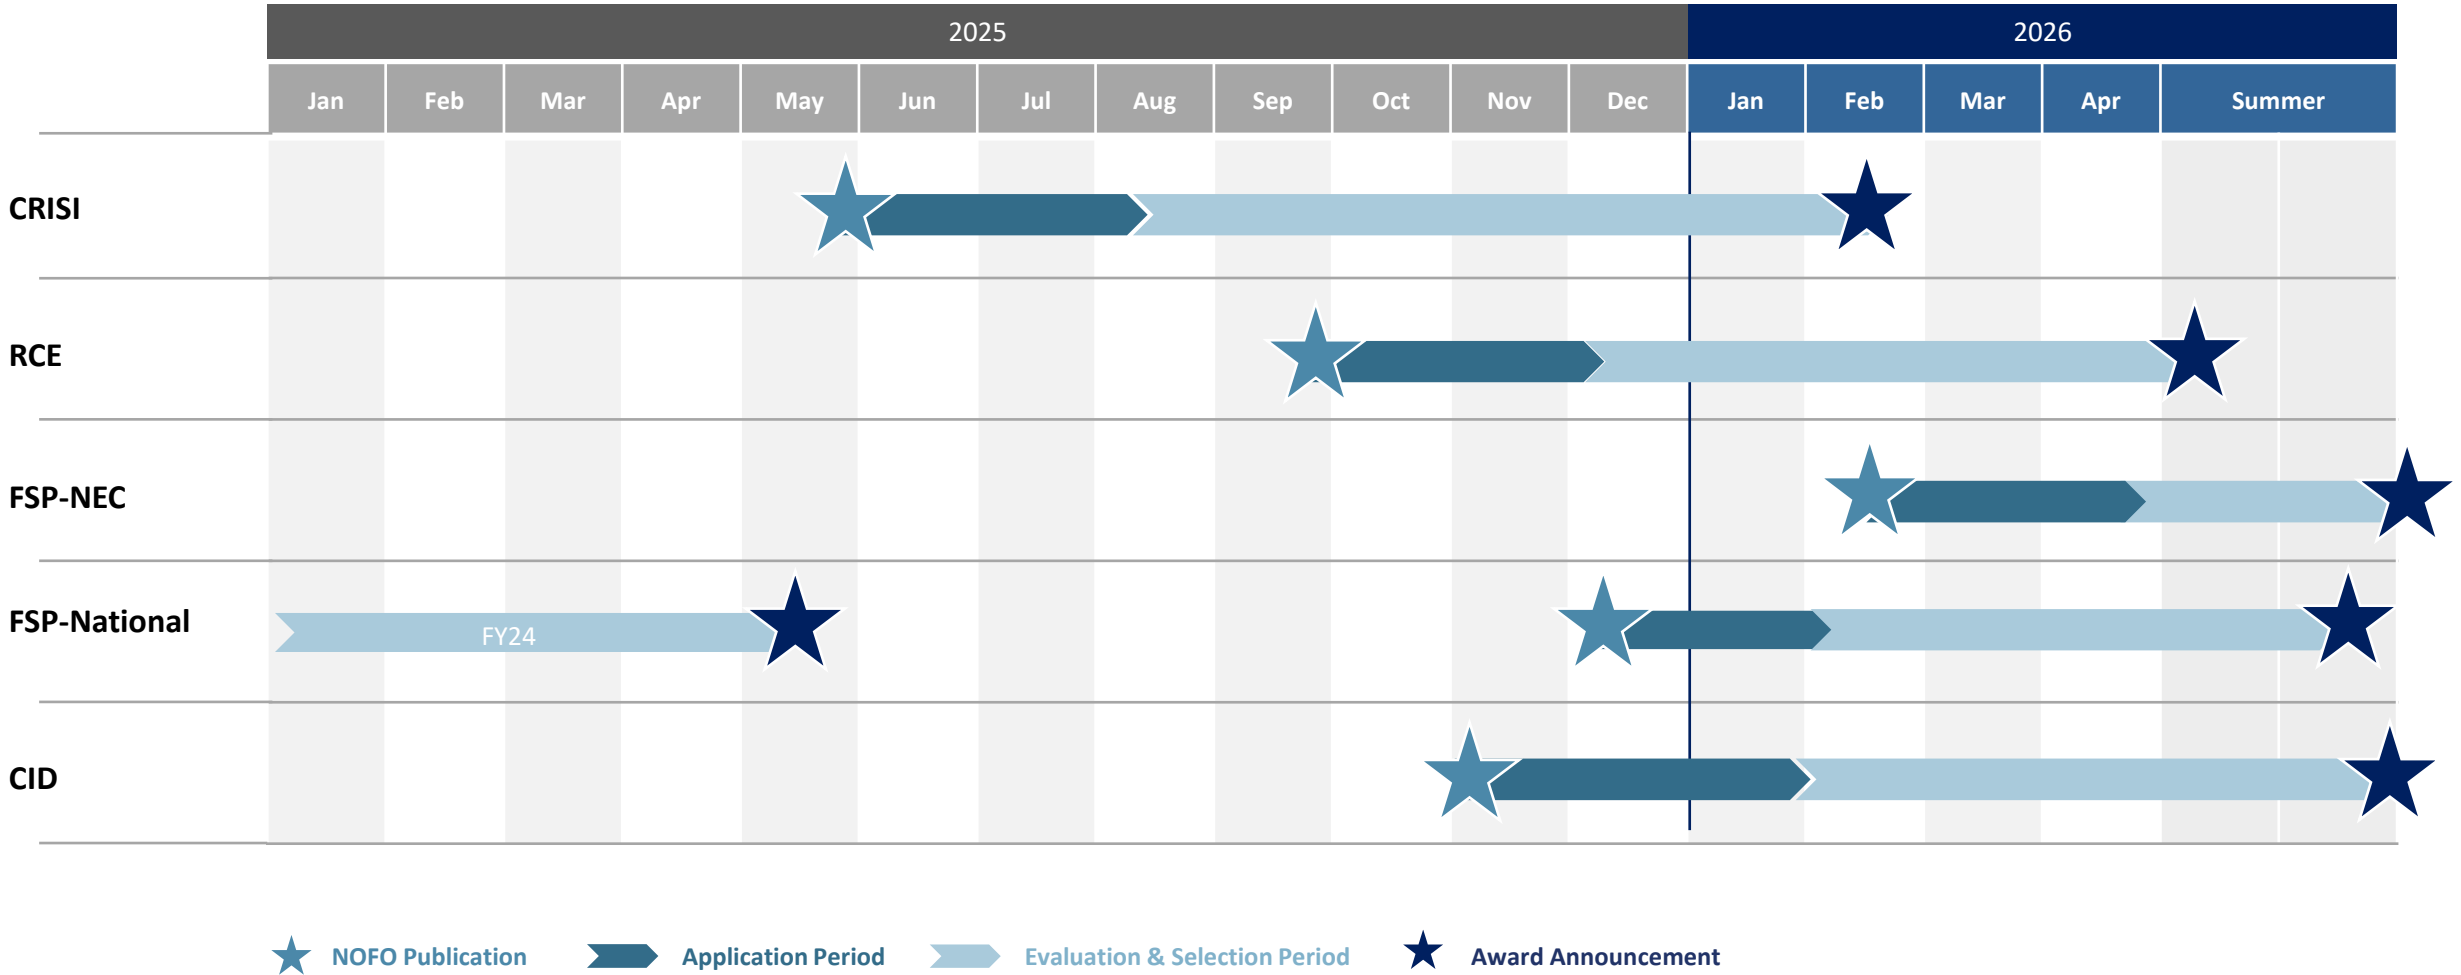

Preliminary FRA Discretionary Grant Calendar

NOFO CYCLE STAGES ARE ESTIMATED FOR PLANNING PURPOSES, AND NOT EXACT DURATIONS OR DATES. CHANGES MAY OCCUR, AND FRA WILL UPDATE ACCORDINGLY.